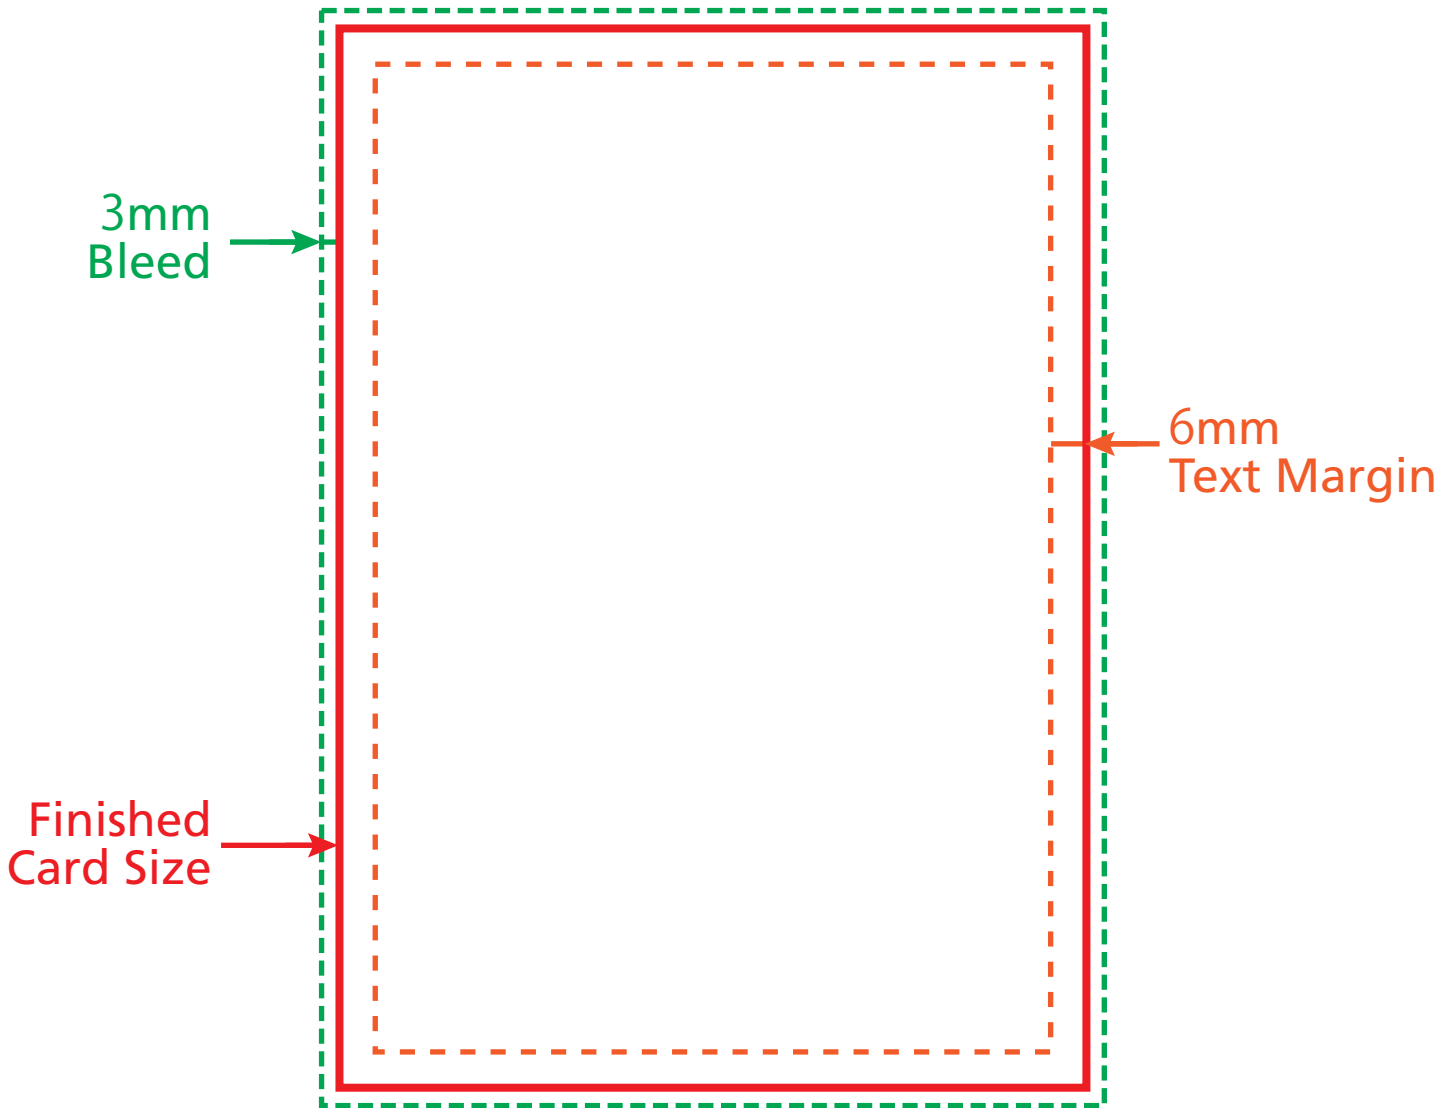

## POSTER GUIDELINE

Size	Finished size	Bleed size	Text Margin
A0	1189mm x 841mm	1192mm x 844mm	1183mm x 835mm
A1	841mm x 594mm	844mm x 597mm	835mm x 588mm
A2	594mm x 420mm	597mm x 423mm	588mm x 414mm
A3	420mm x 297mm	423mm x 300mm	414mm x 291mm