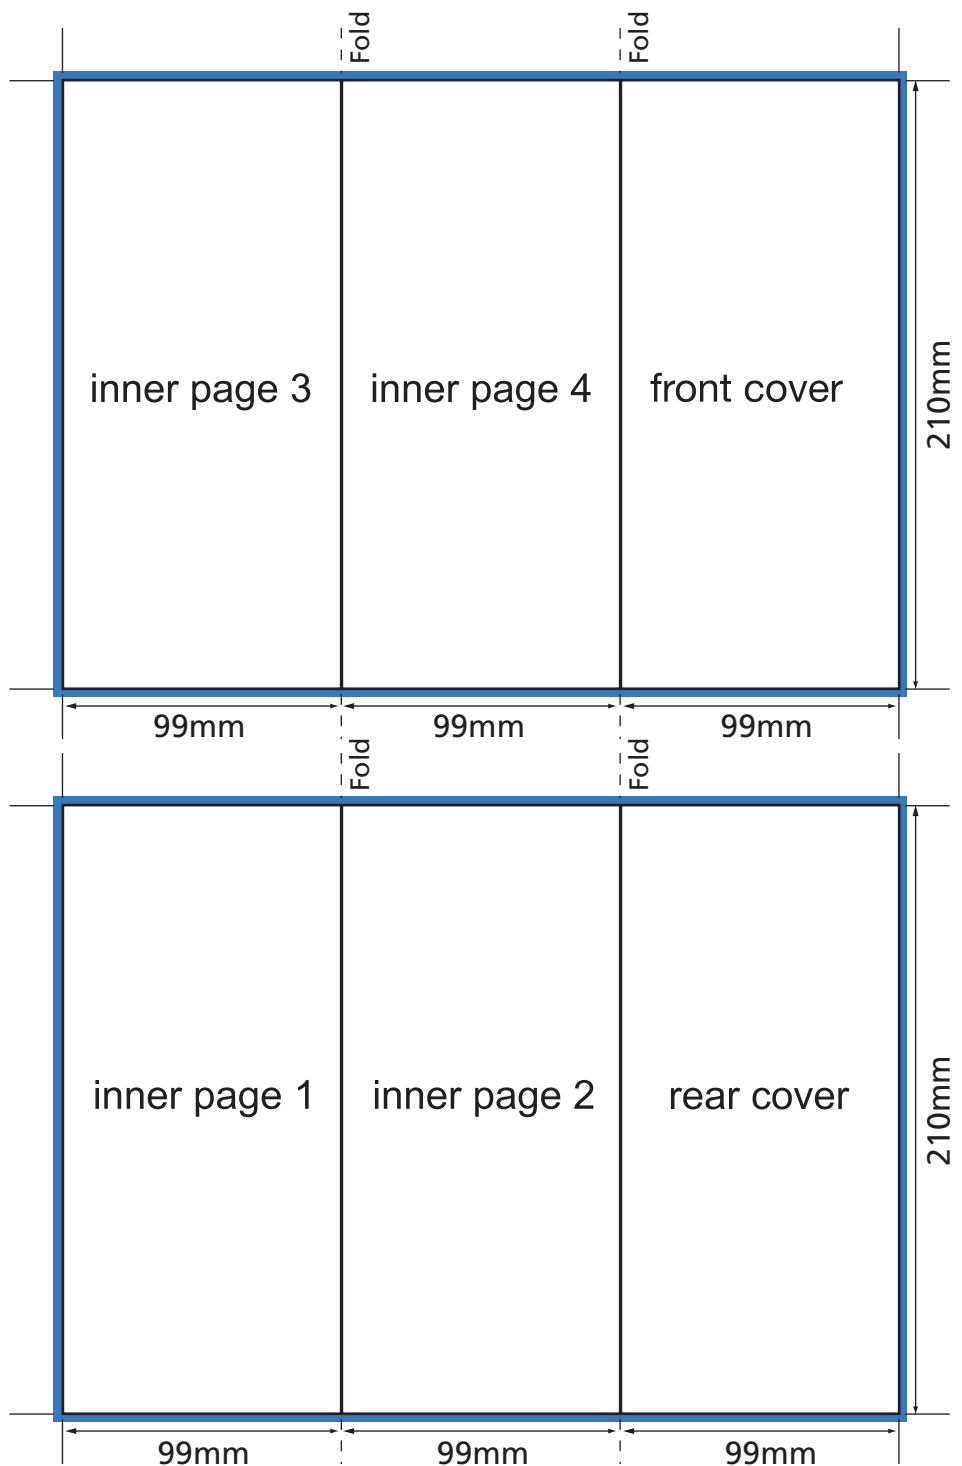

## BROCHURE FOLDING GUIDELINE (2)

A4 to DL artwork  
Roll fold

Finishes size

bleed area  
(+3mm of finished size)

# BROCHURE FOLDING GUIDELINE (3)

A4 to DL artwork  
Zig Zag fold

Finishes size

bleed area  
(+3mm of finished size)

## 6 Panel Gate Fold

Finishes size

bleed area  
(+3mm of finished size)

Back Outside 149mm

Back Inside 149mm

Front Inside 74mm  
Front Outside 74mm

Front Inside 100mm  
Front Outside 100mm

## 8 Panel Double Gate Fold

Finishes size

bleed area  
(+3mm of finished size)