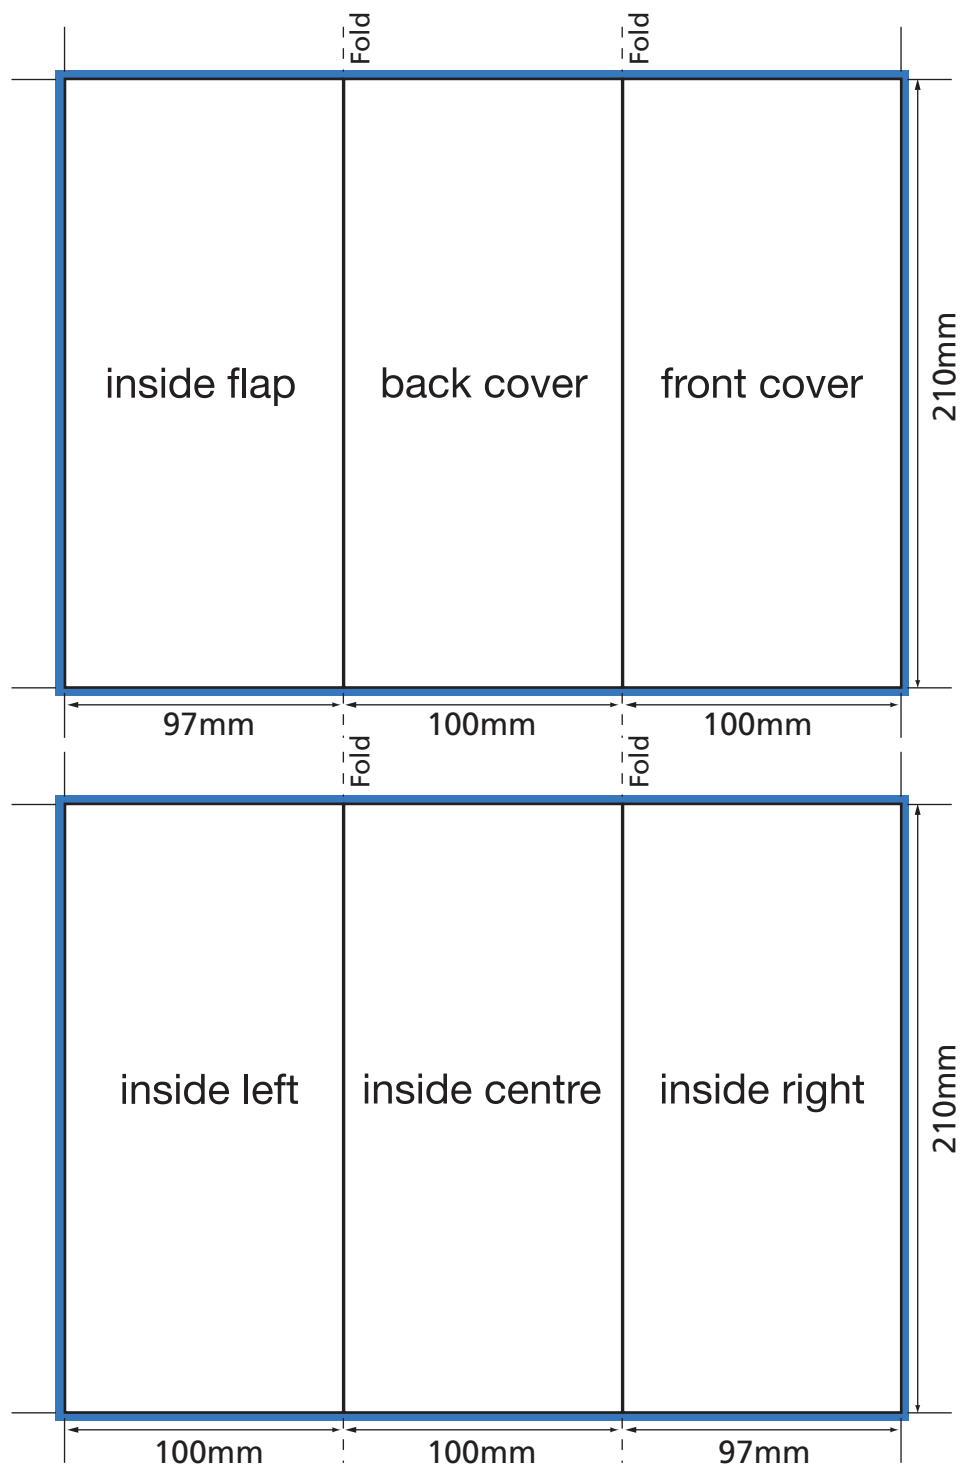

# BROCHURE FOLDING GUIDELINE (1)

A4 6pp artwork  
Roll fold

-  Finishes size
-  bleed area (+3mm of finished size)

## BROCHURE FOLDING GUIDELINE (2)

A4 to DL artwork  
Roll fold

Finishes size

bleed area  
(+3mm of finished size)

# BROCHURE FOLDING GUIDELINE (3)

A4 to DL artwork  
Zig Zag fold

Finishes size

bleed area  
(+3mm of finished size)

## 6 Panel Gate Fold

Finishes size

bleed area  
(+3mm of finished size)

Back Outside 149mm

Back Inside 149mm

Front Inside 74mm  
Front Outside 74mm

Front Inside 100mm  
Front Outside 100mm