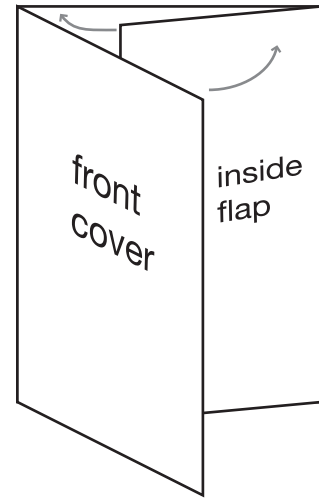

# BROCHURE FOLDING GUIDELINE (1)

A4 6pp artwork  
Roll fold

-  Finishes size
-  bleed area (+3mm of finished size)

## BROCHURE FOLDING GUIDELINE (2)

A4 to DL artwork  
Roll fold

Finishes size

bleed area  
(+3mm of finished size)

# BROCHURE FOLDING GUIDELINE (3)

A4 to DL artwork  
Zig Zag fold

Finishes size

bleed area  
(+3mm of finished size)