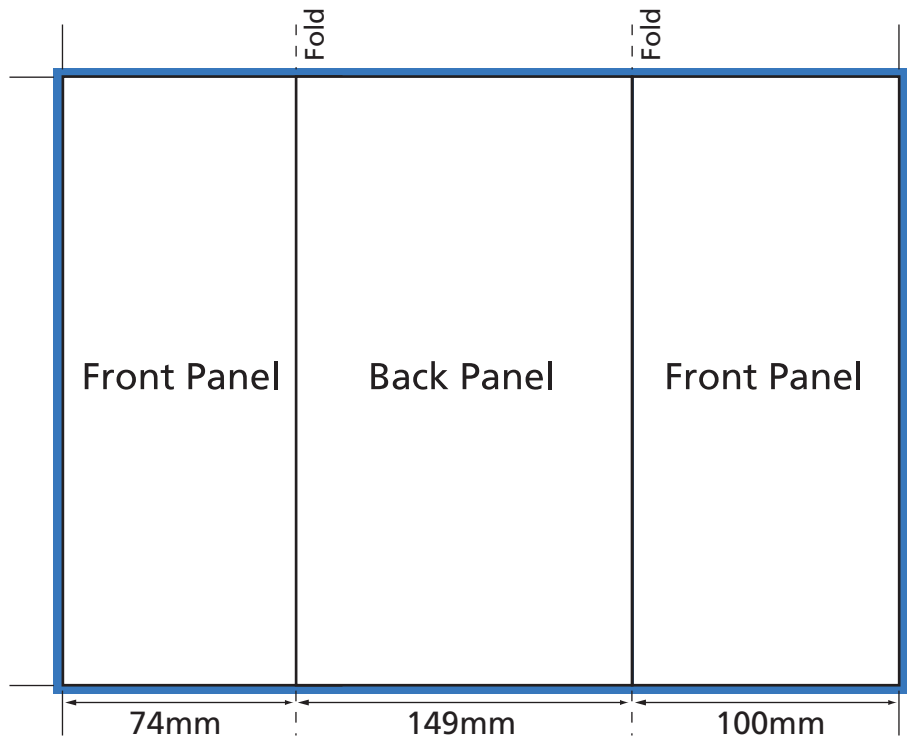

# BROCHURE FOLDING GUIDELINE (3)

A4 to DL artwork  
Zig Zag fold

Finishes size

bleed area  
(+3mm of finished size)

# BROCHURE FOLDING GUIDELINE (4)

## 6 Panel Gate Fold

Finishes size

bleed area  
(+3mm of finished size)

Back Outside 149mm

Back Inside 149mm

Front Inside 74mm  
Front Outside 74mm

Front Inside 100mm  
Front Outside 100mm

## 8 Panel Double Gate Fold

Finishes size

bleed area  
(+3mm of finished size)