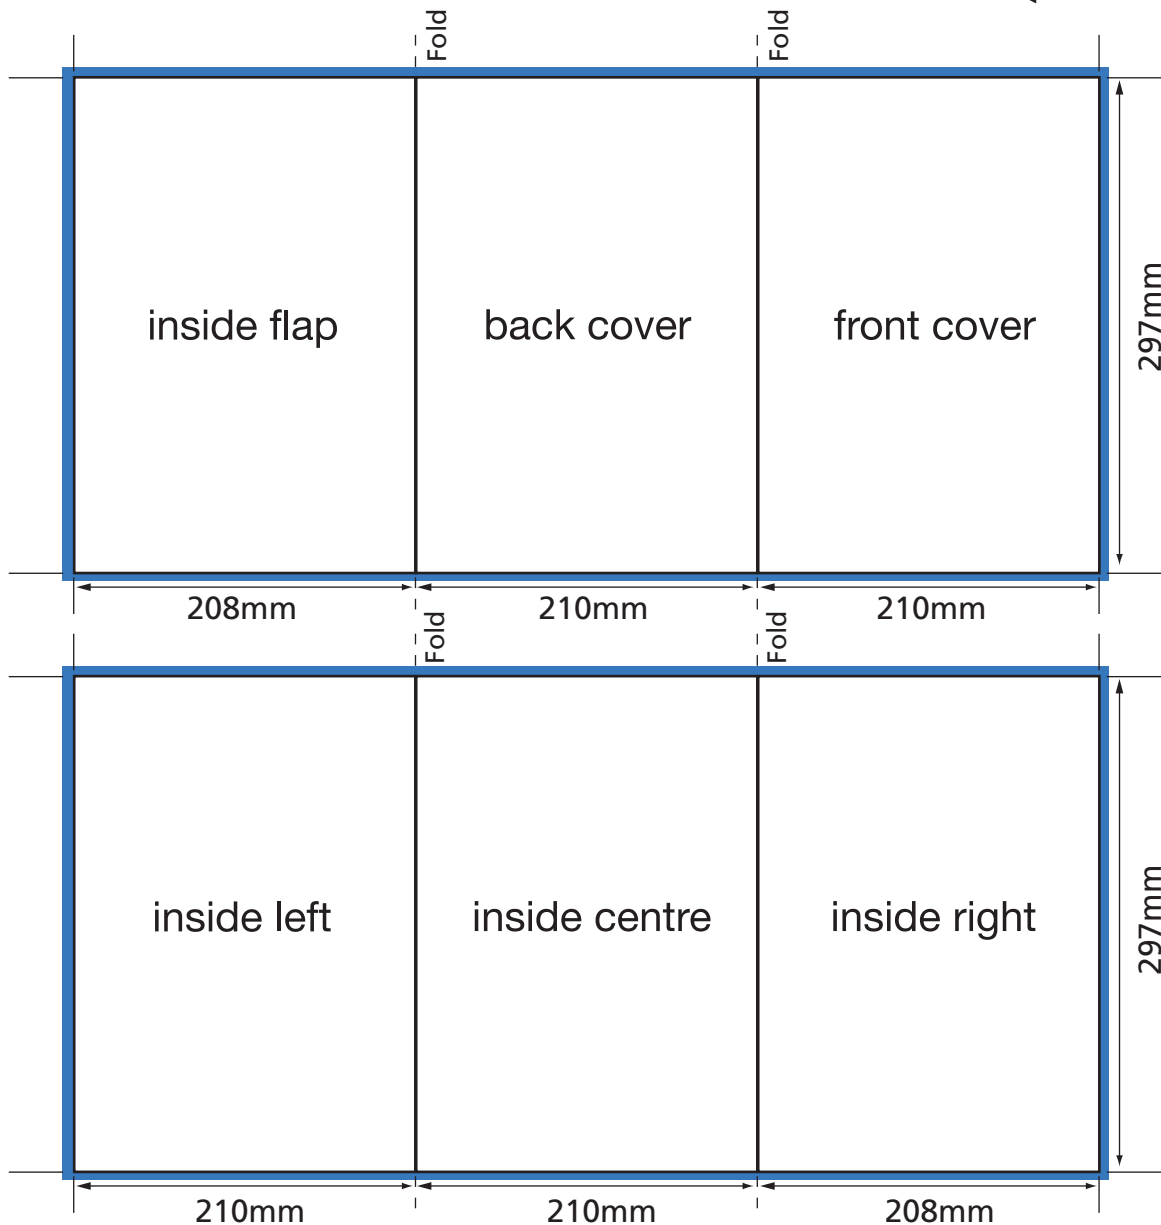

# BROCHURE FOLDING GUIDELINE (1)

A4 6pp artwork  
Roll fold

-  Finishes size
-  bleed area (+3mm of finished size)

## BROCHURE FOLDING GUIDELINE (2)

A4 to DL artwork  
Roll fold

Finishes size

bleed area  
(+3mm of finished size)

# BROCHURE FOLDING GUIDELINE (3)

A4 to DL artwork  
Zig Zag fold

Finishes size

bleed area  
(+3mm of finished size)

## 8 Panel Double Gate Fold

Finishes size

bleed area  
(+3mm of finished size)